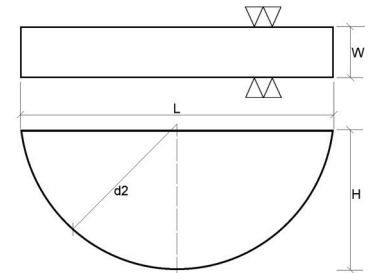

## TO SPECIFY

State the standard, width and height

Eg DIN 6888 3 x 5

Inch sizes can be specified in the same way, but it is usual practice to give the width and full diameter, rather than the width and height. There is also a 'Key Number' system that is mentioned in the table below as an alternative way of specification.

## SIZE RANGE – WOODRUFF KEYS

Woodruff Keys, DIN 6888 (Metric)				Woodruff Keys, BS 46 Part 1 (Imperial)			
Width 'W'	Height 'H'	Length 'L'	Diameter (d2 x 2)	Key No	Width 'W'	Height 'H'	Diameter (d2x2)
1.5	2.6	6.75	7	203	1/16	0.166 – 0.171	3/8
2	2.6	6.75	7	204	1/16	0.198 – 0.203	1/2
2	3.7	9.66	10	303	3/32	0.166 – 0.171	3/8
2	5	12.65	13	304	3/32	0.198 – 0.203	1/2
2.5	3.7	9.66	10	305	3/32	0.245 – 0.250	5/8
3	3.7	9.66	10	403	1/8	0.166 – 0.171	3/8
3	5	12.65	13	404	1/8	0.198 – 0.203	1/2
3	6.5	15.72	16	405	1/8	0.245 – 0.250	5/8
4	5	12.65	13	406	1/8	0.308 – 0.313	3/4
4	6.5	15.72	16	505	5/32	0.245 – 0.250	5/8
4	7.5	18.57	19	506	5/32	0.308 – 0.313	3/4
5	6.5	15.72	16	507	5/32	0.370 – 0.375	7/8
5	7.5	18.57	19	606	3/16	0.308 – 0.313	3/4
5	9	21.63	22	607	3/16	0.370 – 0.375	7/8
5	10	24.49	25	608	3/16	0.433 – 0.438	1
6	7.5	18.57	19	609	3/16	0.479 – 0.484	1 1/8
6	9	21.63	22	807	1/4	0.370 – 0.375	7/8
6	10	24.49	25	808	1/4	0.433 – 0.438	1
6	11	27.35	28	809	1/4	0.479 – 0.484	1 1/8
7	10	24.49	25	810	1/4	0.542 – 0.547	1 1/4
8	9	21.63	22	812	1/4	0.636 – 0.641	1 1/2
8	11	27.35	28	1008	5/16	0.433 – 0.438	1
8	13	31.43	32	1009	5/16	0.479 – 0.484	1 1/8
10	11	27.35	28	1010	5/16	0.542 – 0.547	1 1/4
10	13	31.43	32	1011	5/16	0.589 – 0.594	1 3/8
10	16	43.08	45	1012	5/16	0.636 – 0.641	1 1/2
				1210	3/8	0.542 – 0.547	1 1/4
				1211	3/8	0.589 – 0.594	1 3/8
				1212	3/8	0.636 – 0.641	1 1/2